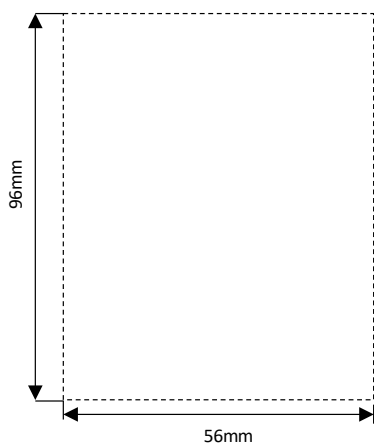

Datasheet

Excel Life™ Smart

Grid&Plate for Smart Switches /Dimmers - 3 Gang

CAT. NO. EWN770/3GPLWE, EWN770/3GPLMW, EWN770/3GPLMB

EWN770/3GPLWE

EWN770/3GPLMW

EWN770/3GPLMB

Cat. No.	EWN770/3GPLWE	EWN770/3GPLMW	EWN770/3GPLMB
Colour	White (WE)	Matt White (MW)	Matt Black (MB)
Description	Grid & Plate for Smart Switch (EWN770 series) or Smart Dimmers (EWNDIM series)		
No. of Gang	3 Gang		
Mounting centres	84 mm		
Product Dimension (W X H X D)	120 x 76 x 10 mm		

Glass and tile cut-out dimensions:

Single product	
Cat. No.	Barcode
EWN770/3GPLWE	9321001499831
EWN770/3GPLMW	9321001499862
EWN770/3GPLMB	9321001499893

Inner box (QTY 10)	
Cat. No.	Barcode
EWN770/3GPLWE	9321001500346
EWN770/3GPLMW	9321001500377
EWN770/3GPLMB	9321001500407